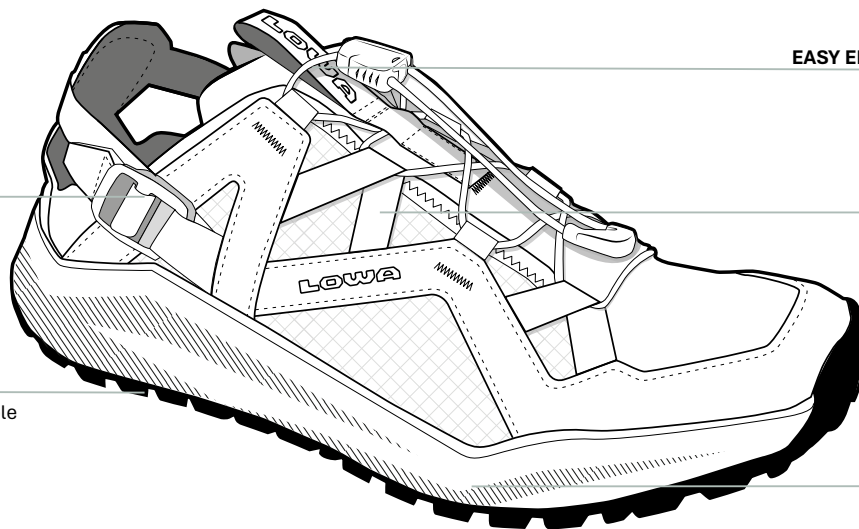

KALOYA VENT Ws

SS26 | TRAVEL & WALKING

CONVENIENT PACKABILITY

Thanks to foldable heel

RELIABLE TRACTION ON EVERYDAY SURFACES

With grippy LOWA rubber outsole

EASY ENTRY & PRACTICAL HANDLING

Due to convenient speed lacing system

IDEAL FOOT CLIMATE

Thanks to the breathable, quickly drying upper made from open mesh

GOOD CUSHIONING FOR ALL-DAY COMFORT

Thanks to lightweight & flexible DYNAEVA® sugar cane midsole